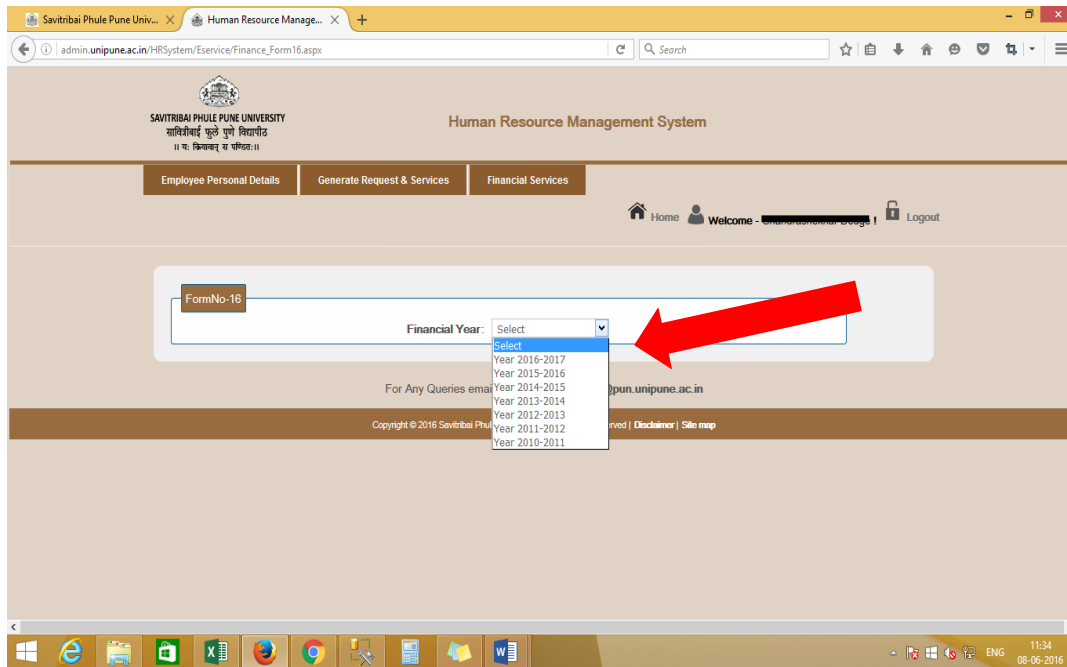

➤ Select the Financial Year to download View the Form No:16