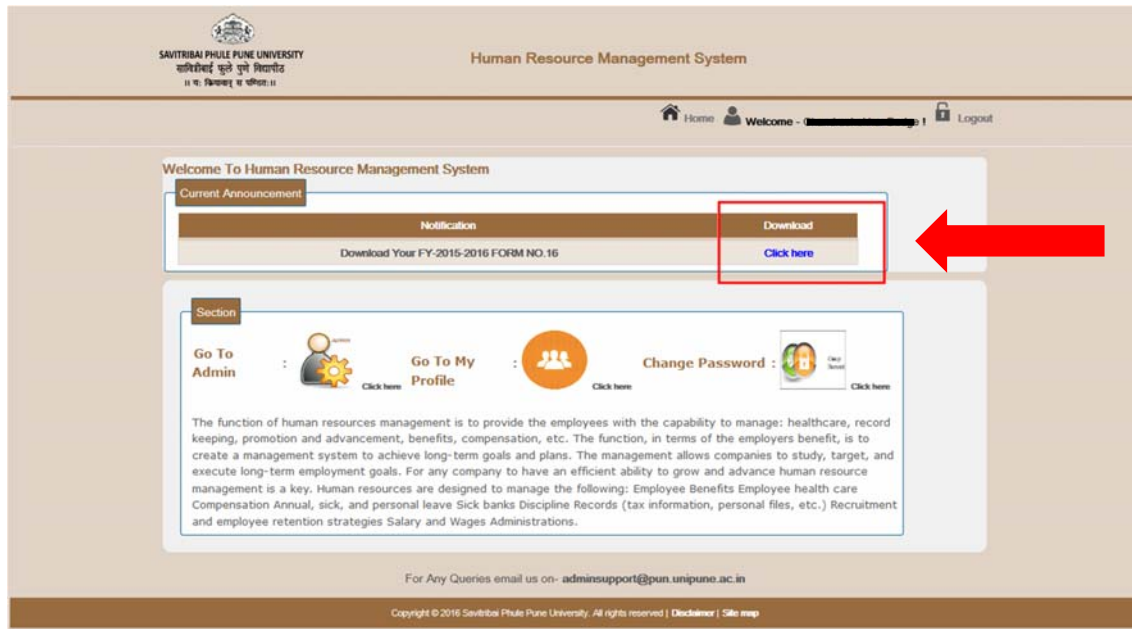

The main content area is divided into several sections:

- Left Sidebar:** Contains various news and announcements, including a mention of the university's ranking (No. 3) and accreditation (A Level).
- Central Navigation:** A list of links for various university services, including Admissions, Examinations, Finance & Accounts, SET & NET Examination, Scholarships, Job Openings, Academic Calendar, Library, Vidyanant, Research, Sports Section, Seminar & Conferences, Tenders, Circulars, Colleges & Institutions, Certificate Section, International Centre, NSS, and Students Welfare.
- Administration New Portal:** A prominent link highlighted by a red arrow, located in the central navigation area.
- Right Sidebar:** Features news and announcements from the Chancellor's Desk, VC's Desk, and BCUD's Desk, along with a section for University Events and RSS Feeds.

- After login Employee can download Form no:16 on [Click Here](#) link

- Go to Financial Services and Click on Form No:16

➤ Select the Financial Year to download View the Form No:16

➤ Click on Download for Form no:16